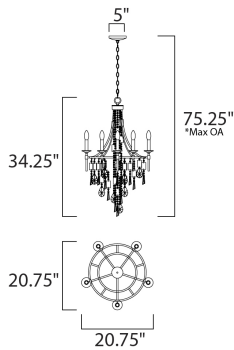

**PRODUCT DESCRIPTION**

Smaller scale chandeliers finished in Golden Silver are draped with strands of Capiz Shell and crystal. These chandeliers work well in bedroom and bath areas as well as smaller dining rooms.

\*max overall height

**MEASUREMENTS**

- DIMENSION : 20.75" L x 20.75" W x 34.25" H
- MAX OAH : 75.25" OAH
- CANOPY : 5" W x 1.25" H x 5" L
- HANGING WEIGHT : 9.68 lb
- WIRE LENGTH : 120"

**LAMPING**

- INPUT VOLTAGE : 120V
- BULB : 5 x 60W Incandescent E12 Candelabra , 300W Total
- BULB INCLUDED : (Not Included)
- DIMMABLE : Yes